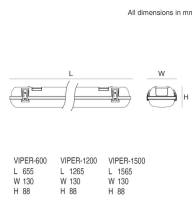

VIPER

Novon

MOUNTING TYPE

Surface Mount

SIZE

655L x 130W x 88H / 1265L x 130W x 88H /
1565L x 130W x 88H

CUT OUT

DIMMING