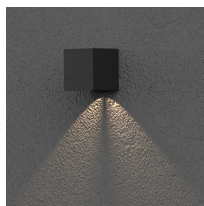

SQUARE WALL
DOWNLIGHT

Aqualux

MOUNTING TYPE

Wall

SIZE

108mm x 108mm x 115mm H

CUT OUT

DIMMING

LUMEN RANGE

615lm

WATTAGE

7w

INTEGRAL DRIVER

Yes

BEAM ANGLE

IP RATING

IP54

COLOUR TEMP

3000K

CRI

80

COLOUR