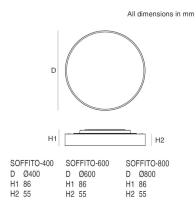

SOFFITO

Novon

MOUNTING TYPE

Surface Mount

SIZE

Ø400mm x 86mm / Ø600mm x 86mm /
Ø800mm x 86mm

CUT OUT

DIMMING

LUMEN RANGE

3800lm 6600lm

WATTAGE

35w 60w

INTEGRAL DRIVER

BEAM ANGLE

IP RATING

COLOUR TEMP

3000k / 4000k / 5700k

CRI

80

COLOUR