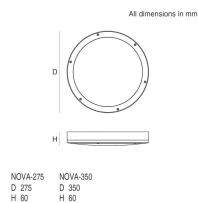

NOVA

Novon

MOUNTING TYPE

Surface Mount

SIZE

Ø275mm x 60mm / Ø350mm x 60mm

CUT OUT

DIMMING