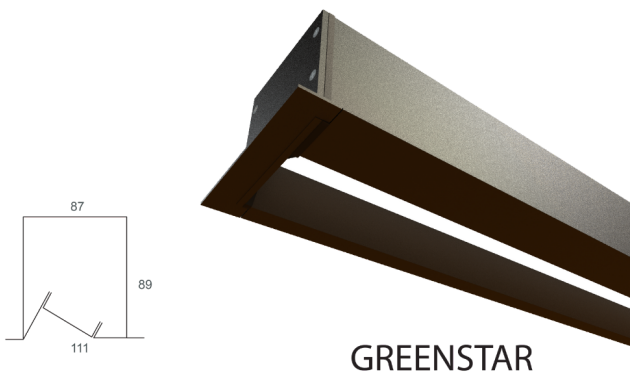

GREENSTAR - 115 GS
RECESSED ASYM IP65

Austube

MOUNTING TYPE

Recessed

SIZE

111mm W x 89mm

CUT OUT

87mm x 89mm