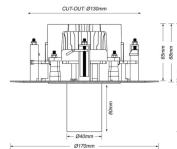

DEA DURGA XS

Karizma Luce

**CUT OUT**

Ø130mm

**DIMMING**

Phase / on/off / DALI / Casambi

**LUMEN RANGE**

500lm

**WATTAGE**

6.2w

**INTEGRAL DRIVER****BEAM ANGLE****IP RATING**

IP20

**COLOUR TEMP**

2700k / 3000k / 4000k

**CRI**

90