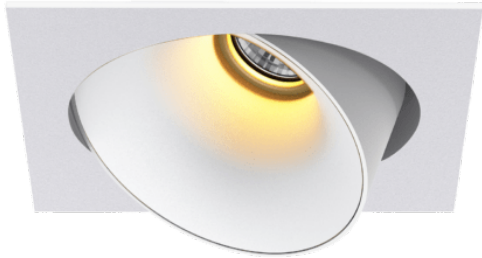

DEA CERES M

Karizma Luce

MOUNTING TYPE

Recessed Adjustable

SIZE

105mm x 105mm x 80mm

CUT OUT

Ø100mm

DIMMING

Phase / on/off / DALI / Casambi

LUMEN RANGE

WATTAGE

12.5w

INTEGRAL DRIVER

Remote

BEAM ANGLE

IP RATING

IP20

COLOUR TEMP

2700k / 3000k / 4000k

COLOUR

Black / White