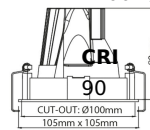

DEA CERES M

Karizma Luce

MOUNTING TYPE

Recessed Adjustable

SIZE

105mm x 105mm x 80mm

CUT OUT

Ø100mm

DIMMING

Phase / on/off / DALI / Casambi

LUMEN RANGE

WATTAGE

12.5w

INTEGRAL DRIVER

Remote

BEAM ANGLE

IP RATING

IP20

COLOUR TEMP

2700k / 3000k / 4000k

COLOUR

Black / White