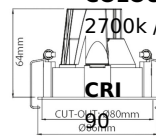

DEA CARMENTA S

Karizma Luce

MOUNTING TYPE
Recessed Adjustable

SIZE
Ø86mm x 64mm

CUT OUT
Ø80mm

DIMMING
Phase / on/off / DALI

LUMEN RANGE
880lm

WATTAGE
8.5w

INTEGRAL DRIVER
Remote

BEAM ANGLE

IP RATING
IP20

COLOUR TEMP
2700k / 3000k / 4000k

COLOUR
Black / White