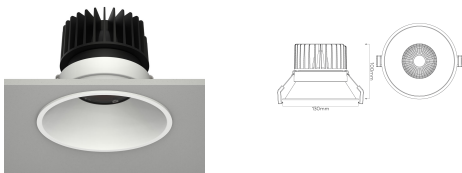

CONE 130

IBL

MOUNTING TYPE

Recessed

SIZE

Ø130mm x 100mm

CUT OUT

Ø122mm

BEAM ANGLE

IP RATING

IP44 / IP65

COLOUR TEMP

2700k / 3000k / 4000k

CRI

80 / 90

COLOUR