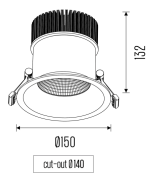

CIMBRI HE

Insight Lighting

MOUNTING TYPE

Recessed

SIZE

Ø150 x 132mm

CUT OUT

Ø140mm

BEAM ANGLE

IP RATING

IP20

COLOUR TEMP

3000K / 4000K

CRI

90

COLOUR